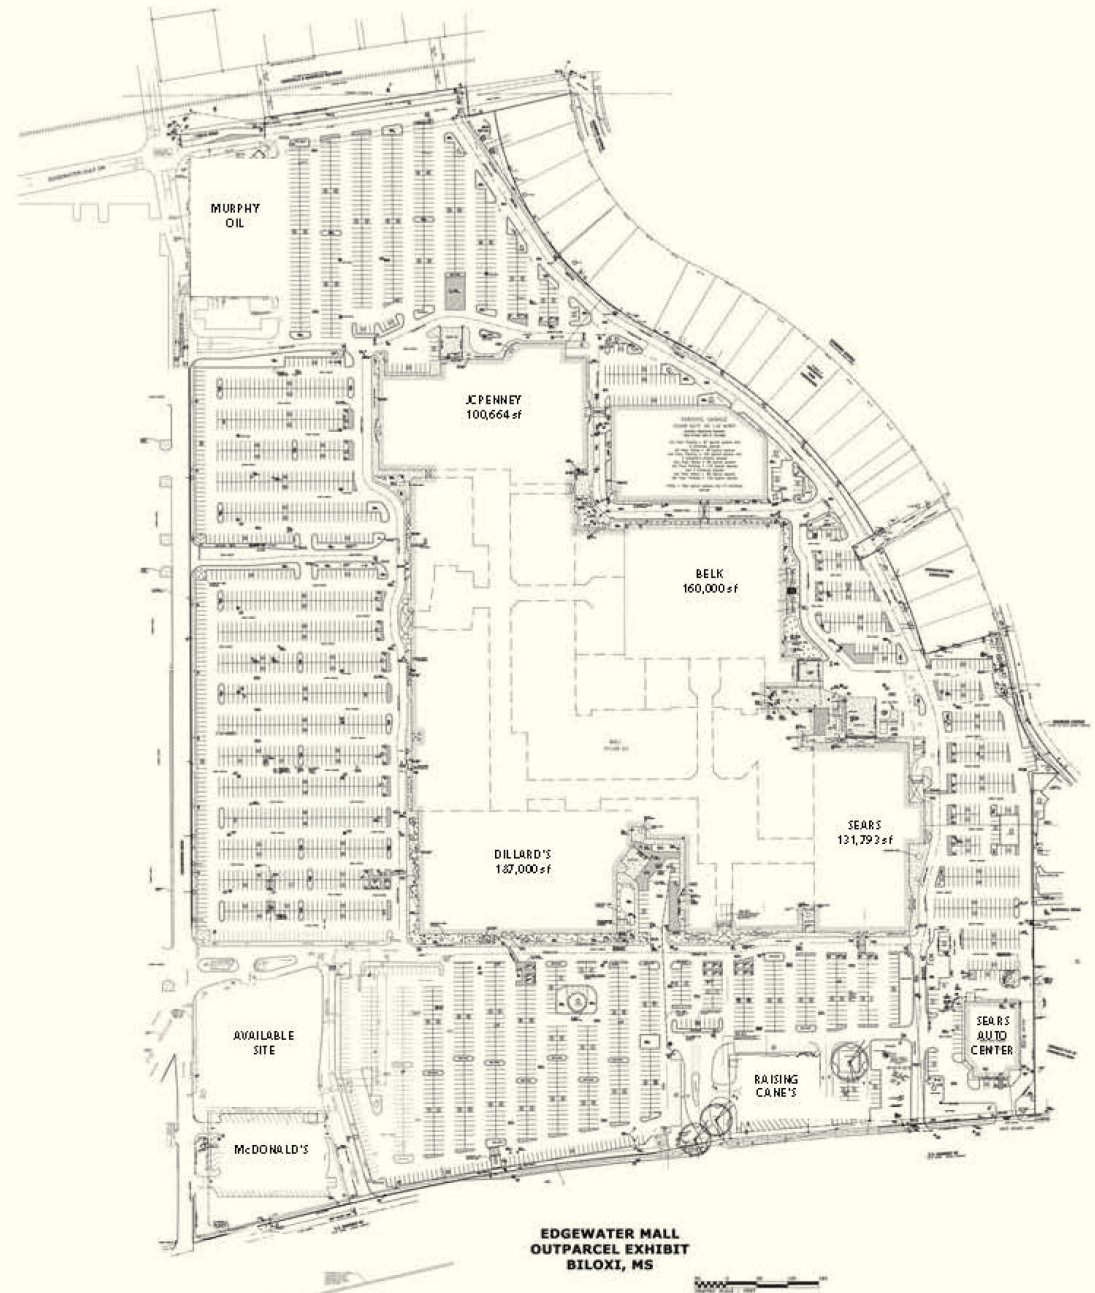

# Edgewater Mall

## EDGEWATER MALL SITE PLAN

**Jim Wilson & Associates, LLC**

2660 EastChase Lane, Suite 100, Montgomery, Alabama 36117-7024  
334 260 2500 (t) | 334 260 2533 (f) | [info@jwamalls.com](mailto:info@jwamalls.com)