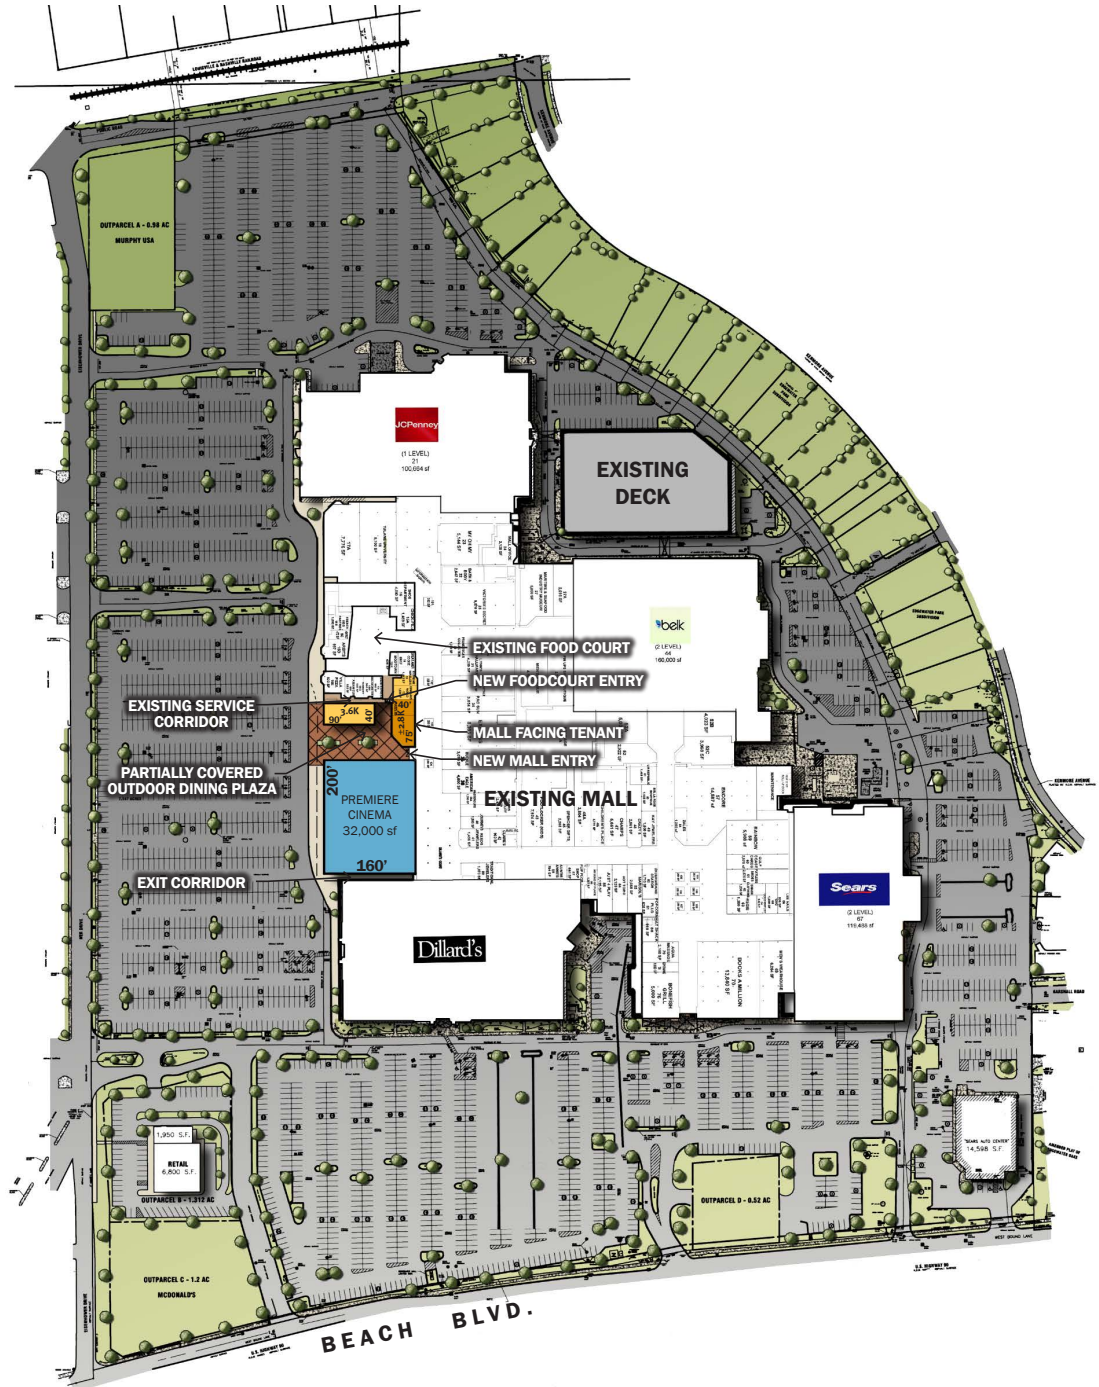

Edgewater Mall

EDGEWATER MALL SITE PLAN

Jim Wilson & Associates, LLC

2660 EastChase Lane, Suite 100, Montgomery, Alabama 36117-7024
334 260 2500 (t) | 334 260 2533 (f) | info@jwamalls.com