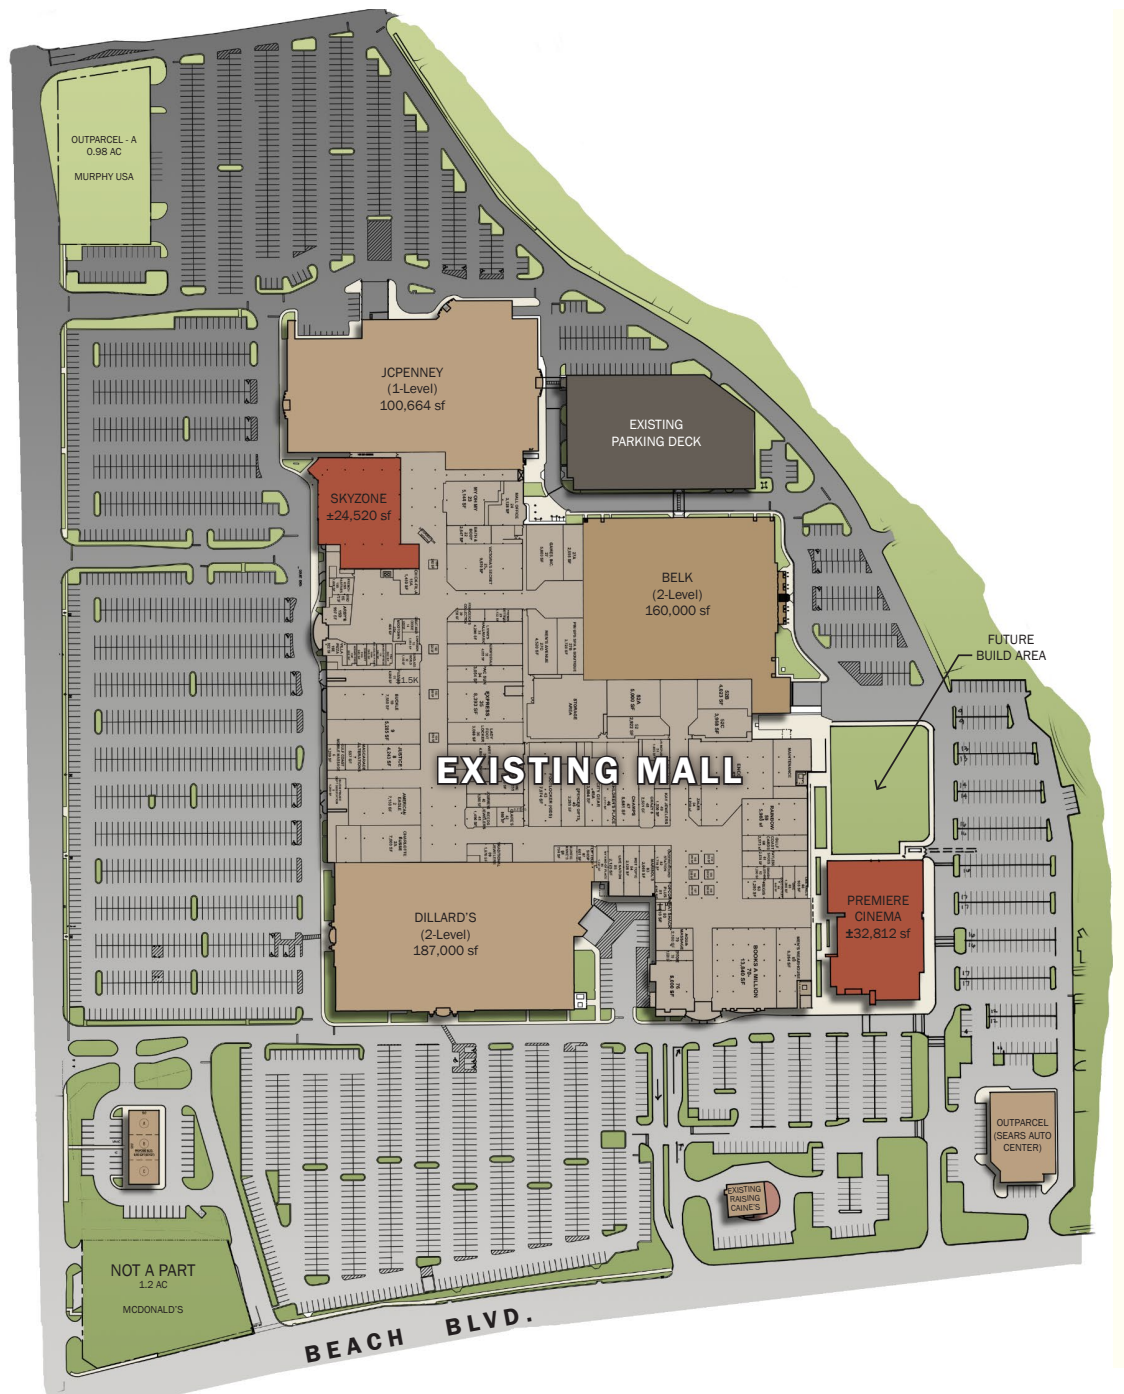

Edgewater Mall

EDGEWATER MALL SITE PLAN

Jim Wilson & Associates, LLC

2660 EastChase Lane, Suite 100, Montgomery, Alabama 36117-7024
 334 260 2500 (t) | 334 260 2533 (f) | info@jwamalls.com